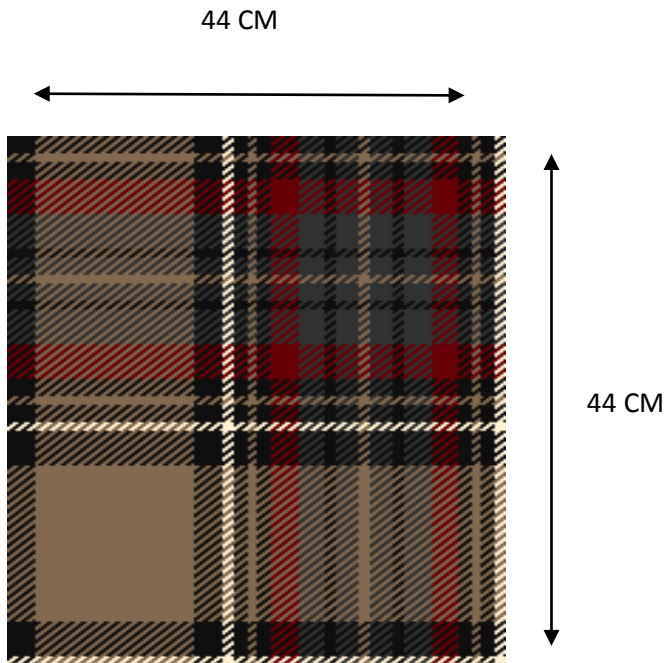

INNOVATION CARPET

MIDAS TARTAN REPORT INFORMATAION

ABOVE IS REPORT OF THE DESIGN WHICH MEANS WHERE IT REPEATS, WIDE IS 44 CM AND LENGTH IS 44 CM

IN ONE CARPET 9 TARTAN FIT